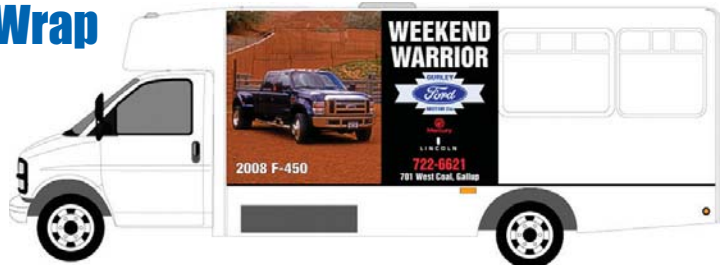

Price: \$420/mo
 Size: 134" x 73"
 Production Cost: \$1550
 Includes vinyl, window
 vision and installation

Driver Side 1/2 Wrap

Price: \$380/mo
 Size: 106" x 73"
 Production Cost: \$1250
 Includes vinyl, window
 vision and installation